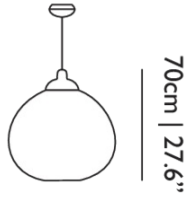

48cm | 18.9"

Product

WIDTH 48cm | 18.9"

HEIGHT 54cm | 21.3"

DEPTH 48cm | 18.9"

DIAMETER 48cm | 18.9"

WEIGHT NETTO 1.5kg | 3.31lbs

Packaging

WIDTH 55cm | 21.7"

HEIGHT 63cm | 24.8"

CUBAGE 0.19m³ | 6.73ft³

LENGTH 55cm | 21.7"

WEIGHT 3.7kg | 8.16lbs

Technical CCC

MATERIAL

Sphere from fiberglass with epoxy resin, powder coated aluminium cap, anodized aluminium reflector

CANOPY

Chrome Canopy

DIMMING & LIGHTING CONTROL

Mains dimmable with compatible light source

See last page for more information about the dimming possibilities.

Non Random / Non Random D71

Dimensions

71cm | 28"

Product

WIDTH 71cm | 28"
HEIGHT 70cm | 27.6"
DEPTH 71cm | 28"
DIAMETER 71cm | 28"
WEIGHT NETTO 1.5kg | 3.31lbs

Packaging

WIDTH 75cm | 29.5"
HEIGHT 82cm | 32.3"
CUBAGE 0.46m³ | 16.29ft³
LENGTH 75cm | 29.5"
WEIGHT 6kg | 13.23lbs